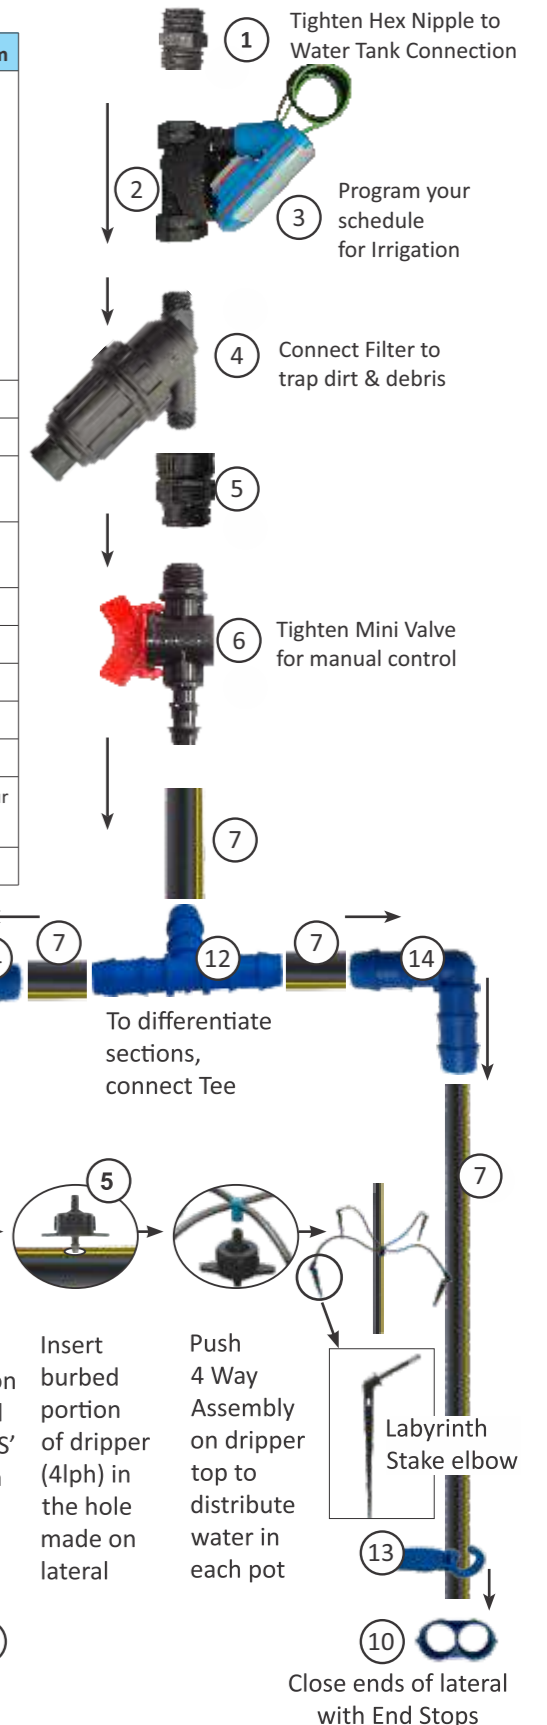

Components of DT-GardenKit with Automation- JDKTK164TGA

No.	Code	Description	Qty	Applications	Special Item
1	PHN34	Plastic Hex Nipple 3/4"	1	threaded connection to connect water source	Automatic Header Assembly: AHCUD
2	SVP34	Solenoid Valve Plastic 3/4"	1	for Automatic ON/OFF	
3	SVC-100	Single Station Smart VLV Contur	1	programming as per requirement	
4	JPSF03SC	Super Flow Filter 3M³/HR, 3/4"	1	to remove physical impurity from water	
5	HTAF1234	1/2" x 3/4" adaptor	1	to connect Filter and Valve	
6	PMV1612	Mini Valve 16mm x 1/2"	1	for manual irrigation ON/OFF	
7	TO162100	Tube OD 16mm CL2	20 mtr	to distribute water from water source	
8	JTKP04	Turbo key Plus Dripper 4 lph	15 Nos.	uniform water distribution from lateral	
9	802850A4W075	Labyrinth Stake 4-Way Assembly 75 cm	15 Nos	collect water from drippers and distribute it to Pots	
10	ESO816	Lateral End Stop "8" shape 16mm	5 Nos.	to close lateral ends	
11	SHP	Polytube Plastic Punching Pin	1 No.	to make hole for dripper installation	
12	TO16	Barbed Poly Tee 16mm (Equal)	5 Nos.	to separate lateral lines	
13	LTHS16	Tube Hold Stake Clip 16mm	5 Nos.	to hold lateral at one place	
14	ELO16	Barbed Elbow 16mm	2 Nos.	to turn lateral 90°	
15	GP	Barbed Goof Plug 2.9mm	5 Nos.	to close misspunched hole	
16	A2WD	2 Way adopter for Taper O/L Drip	6 Nos.	to distribute water for two pots instead four pots	
17	JO16	Barbed Poly Joiner 16mm	2 Nos.	to join cut lateral