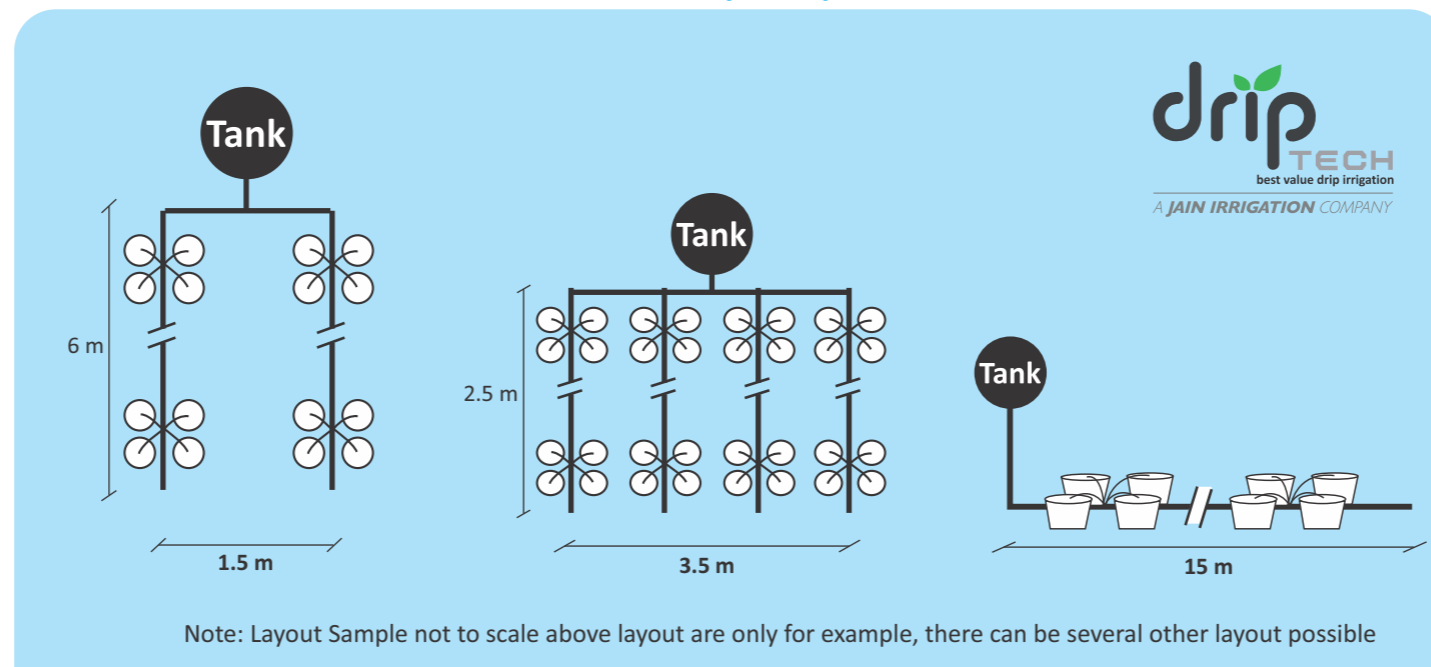

Possible layout option