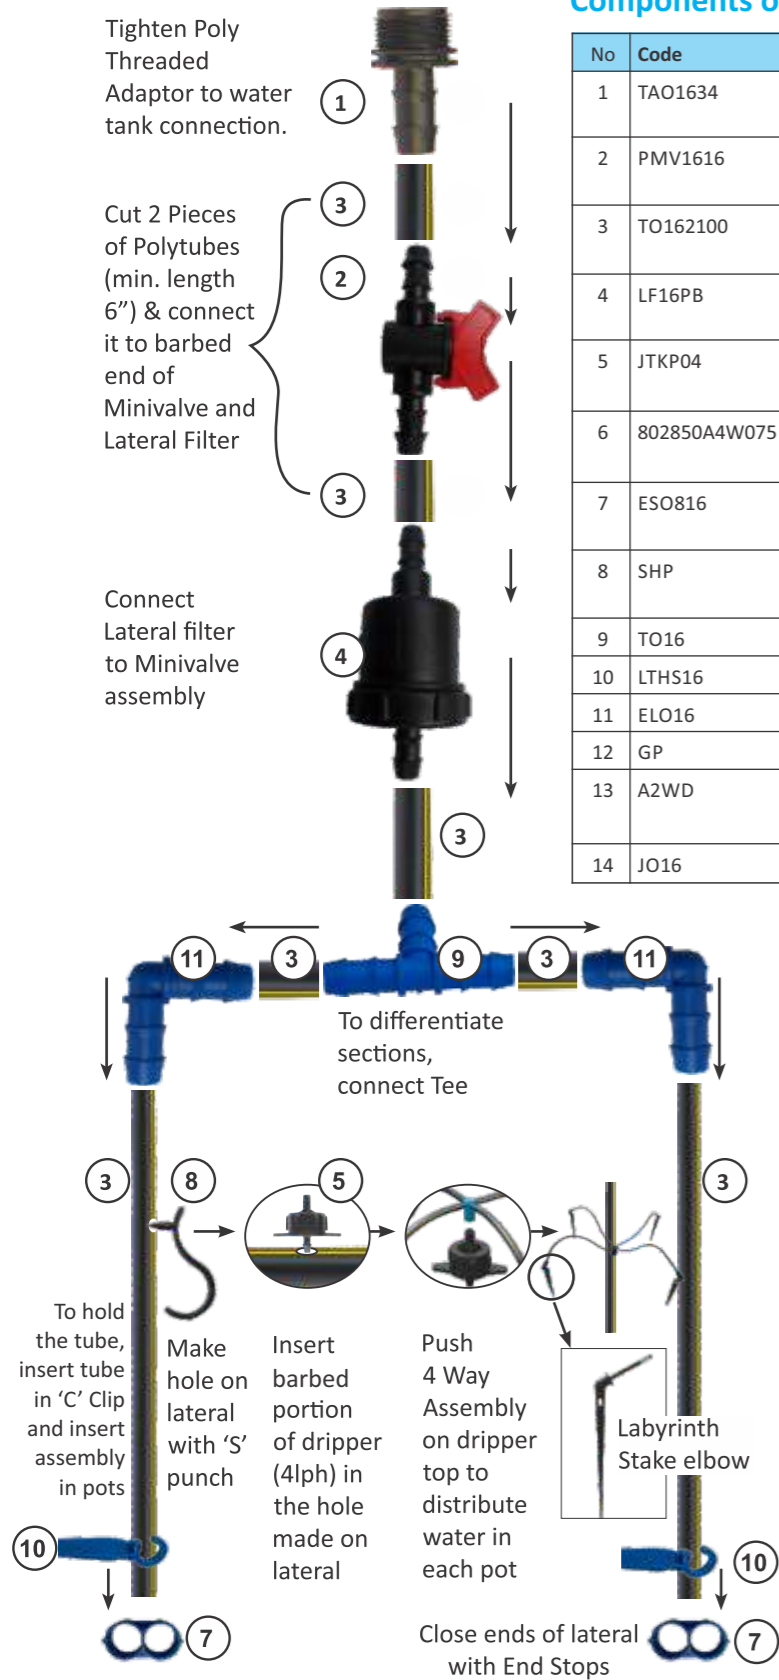

### Components of DT-GardenKit - JDKTK164TG

No	Code	Description	Qty.	Applications
1	TAO1634	Threaded Adaptor 3/4"x16mm	1 No.	Threaded connection to Connect water source
2	PMV1616	Mini Valve 16mm x 16mm	1 No.	To ON/OFF irrigation for Vegetables
3	TO162100	Tube OD 16mm CL2	20 Mtr.	To distribute water from water source
4	LF16PB	Drip Inline Filter 16mm	1 No.	To remove physical impurity coming from water source
5	JTKP04	Turbo key Plus Dripper 4 lph	15 Nos.	Uniform water distribution from lateral
6	802850A4W075	Labyrinth Stake 4-Way Assembly 75cm	15 Nos.	Collect water from drippers and distribute it to Pots
7	ESO816	Lateral End Stop "8" Shape 16mm	5 Nos.	To close Lateral ends
8	SHP	Polytube Plastic Punching Pin	1 No.	To make hole for dripper installation
9	TO16	Barbed Poly Tee 16mm (Equal)	5 Nos.	To separate lateral lines
10	LTHS16	Tube Hold Stake Clip 16mm	5 Nos.	To hold lateral at one place
11	ELO16	Barbed Elbow 16mm	2 Nos.	To turn Lateral 90°
12	GP	Barbed Goof Plug 2.9 mm	5 Nos.	To close misspunched hole
13	A2WD	2 Way Adopter for Taper O/L Drip	6 Nos.	To distribute water for two Pots instead four pots
14	JO16	Barbed Poly Joiner 16mm	2 Nos.	To join cut lateral